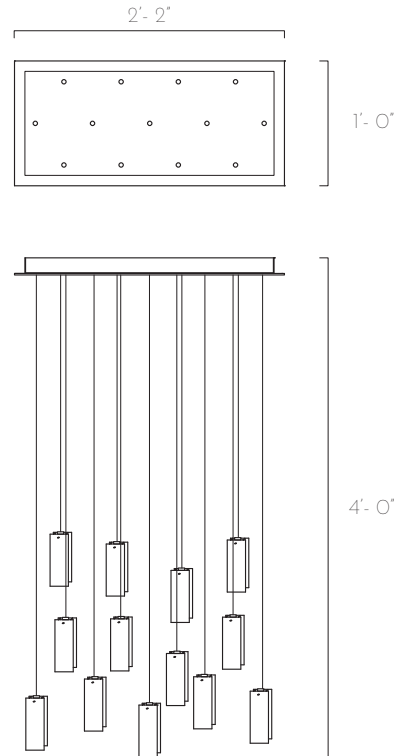

## 13 PENDANTS RECTANGULAR CHANDELIER

### DESCRIPTION

The 13 White and Black Mini Drop pendants are crafted with 4 hand made glass penals powered by a dimmable LED bulb. Staggered down from a rectangular ceiling base. Great contemporary lighting for residential and commercial spaces - staircase, dining table, entrance hall, coffee table, bed side, reception or lobby.

### TECHINCAL SPECIFICATIONS

**Designed by**  
AM Studio Team

**Category**  
Pendant Chandelier

**Canopy Finish**  
Powder coated metal in Flat White/ Sparkle Silver

**Canopy Size**  
26"L x 12"W x 1.5"H

**Pendant Colour**  
White with Black (7x units)  
White with Clear (6x units)

**Pendant Size**  
2"W x 1"D x 5"H

**Total Drop**  
4'H + 2' extra wire for adjustment

**Bulb**  
Dimmable G4 LED - 12V - 2W

**Recommended Dimming Switch**  
Lutron CTCL-153PD  
Lutron Pro

**Transformer:**  
Magnitude E6OR12DC - 60W 12VDC - Dimmable - Class 2  
LED Driver  
Input: 120V  
Output: 12V